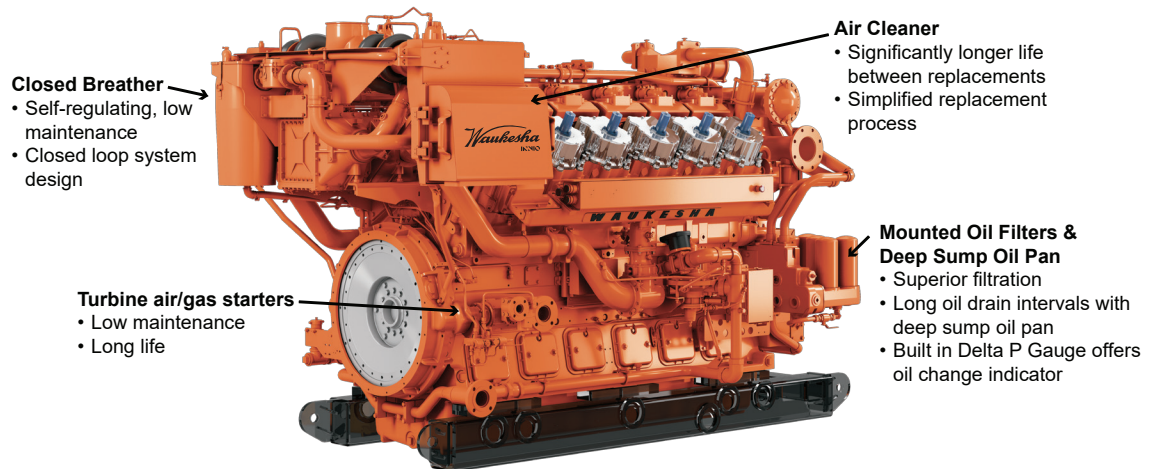

### Product description

Reduce operating costs and improve engine availability with the Waukesha\* VHP\* Extender upgrade kit. These upgrade packages align well with top-end and bottom-end overhauls.

### Product details

- Advanced crankcase breather system
- Advanced air cleaner
- Spin-on oil filters
- Mounted oil cooler
- Turbine air starter
- Microspin oil filtration
- Deep sump oil pan (optional)

### Customer benefits

- Longer maintenance intervals/  
Lowered maintenance costs
- **Reduced oil leaks** and more consistent crankcase vacuum with advanced breather system
  - **70% more dirt-holding capacity** through a high efficiency air cleaner
  - **Extended oil change intervals** with microspin oil filtration system
  - **Free air/gas turbine starters**
  - **Double the oil capacity** to extend oil change intervals with deep sump oil pan